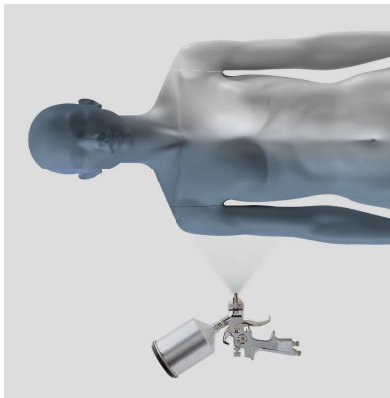

CUSTOMIZE

RESPRAY SERVICE

This collection comes standard in pure white with a mat finish. However, you can make use of our professional respray service starting from one piece and truly make OUTREACH your own.

CONTACT US
FOR MORE INFO