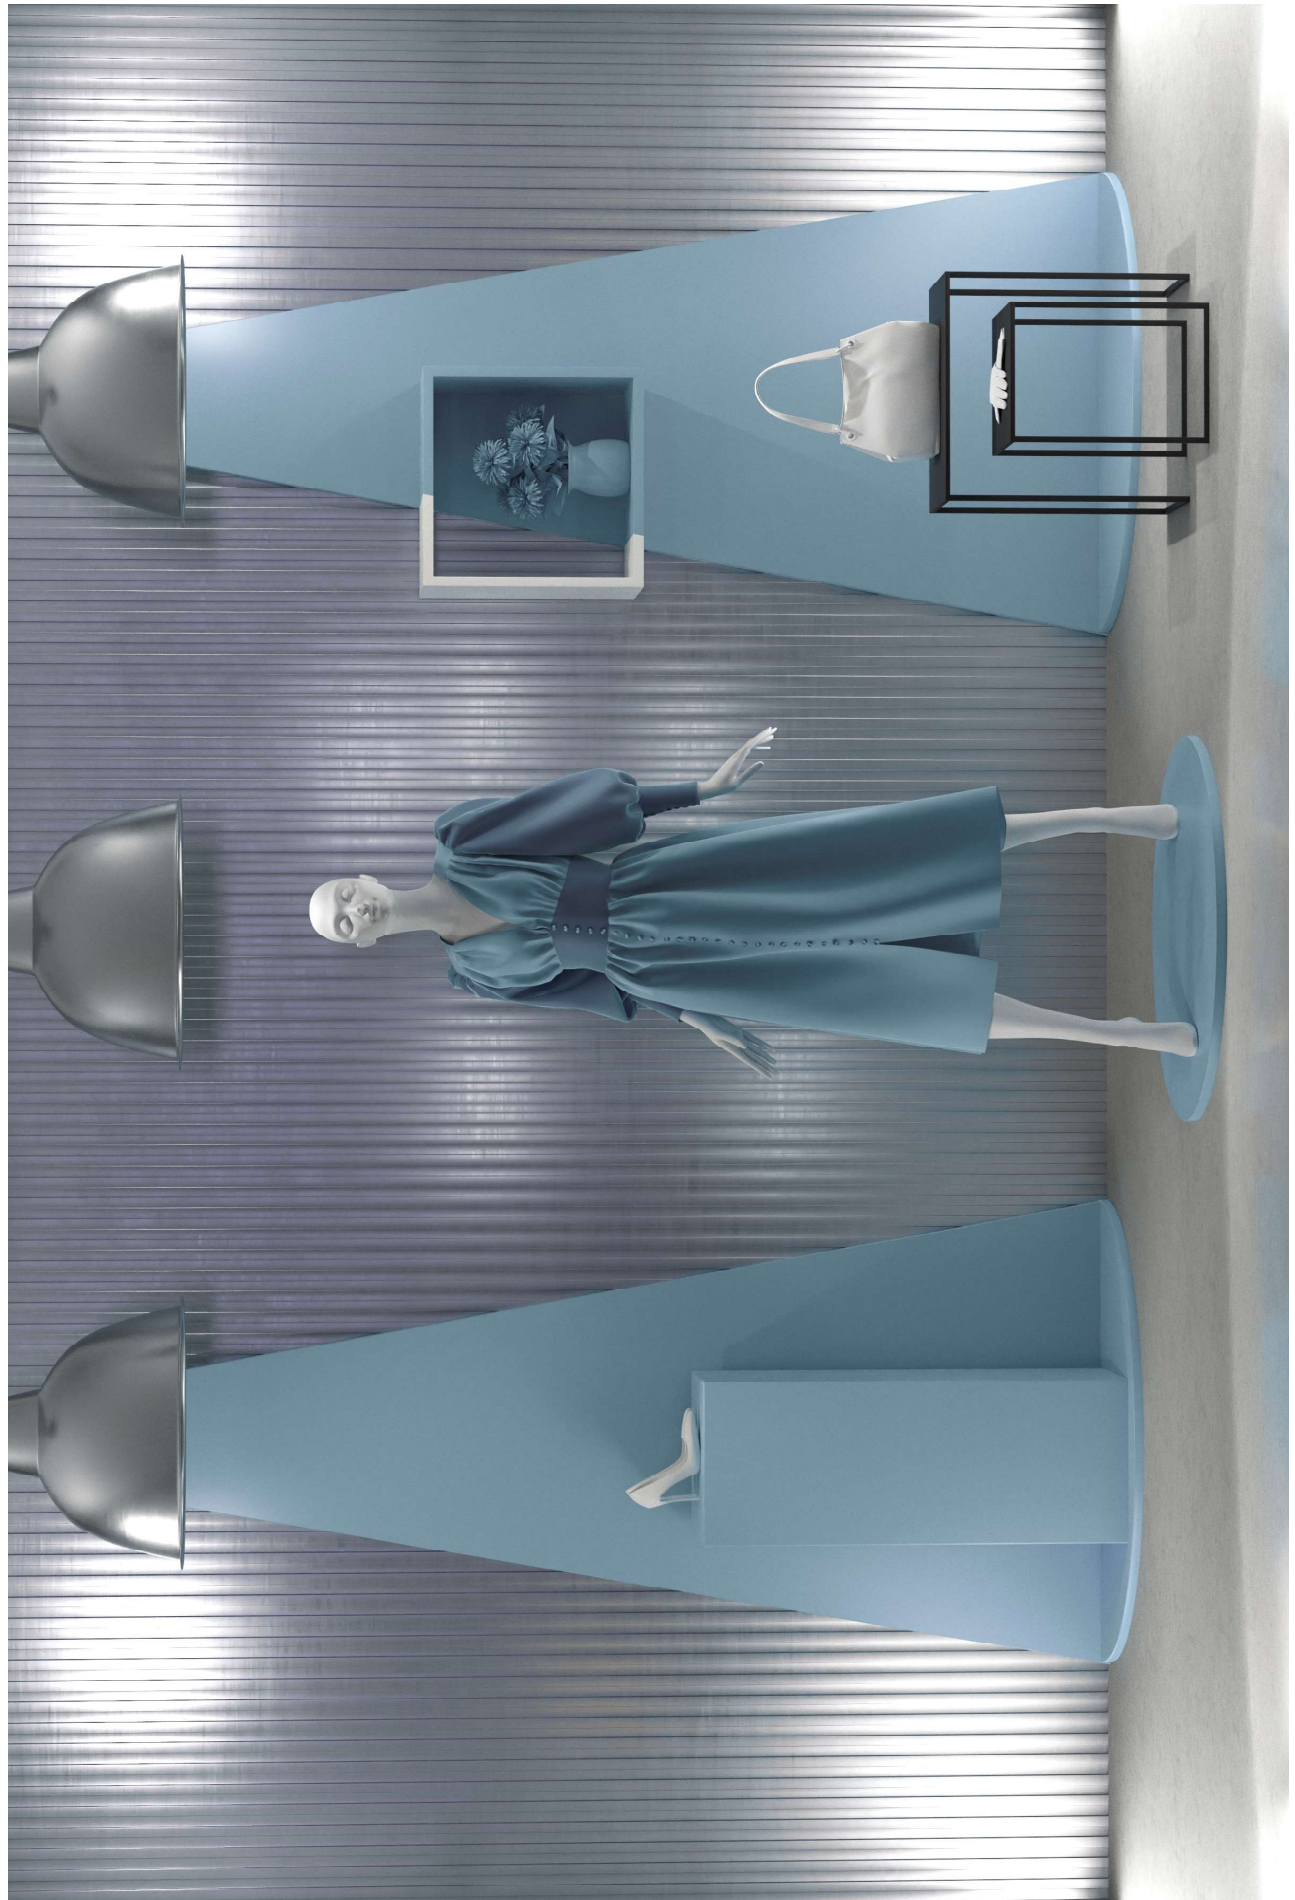

€ 125

Height:

Width:

Depth:

70 cm

60 cm

35 cm

📈 trending now
💎 premium quality

INT101_WH

€ 125

Height: 70 cm
Width: 60 cm
Depth: 35 cm

INT100_WH

€ 85

Height: 50 cm
Width: 50 cm
Depth: 30 cm

📈 trending now
💎 premium quality

Prices shown are excl. VAT