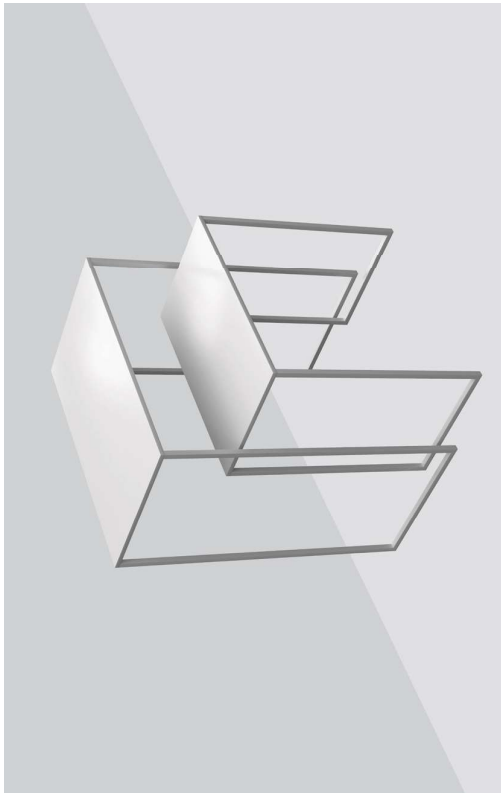

€ 125

Height:

Width:

Depth:

70 cm

60 cm

35 cm

📈 trending now
💎 premium quality

INT101_WH

€ 125

Height: 70 cm
Width: 60 cm
Depth: 35 cm

INT100_WH

€ 85

Height: 50 cm
Width: 50 cm
Depth: 30 cm

📈 trending now
💎 premium quality

Prices shown are excl. VAT